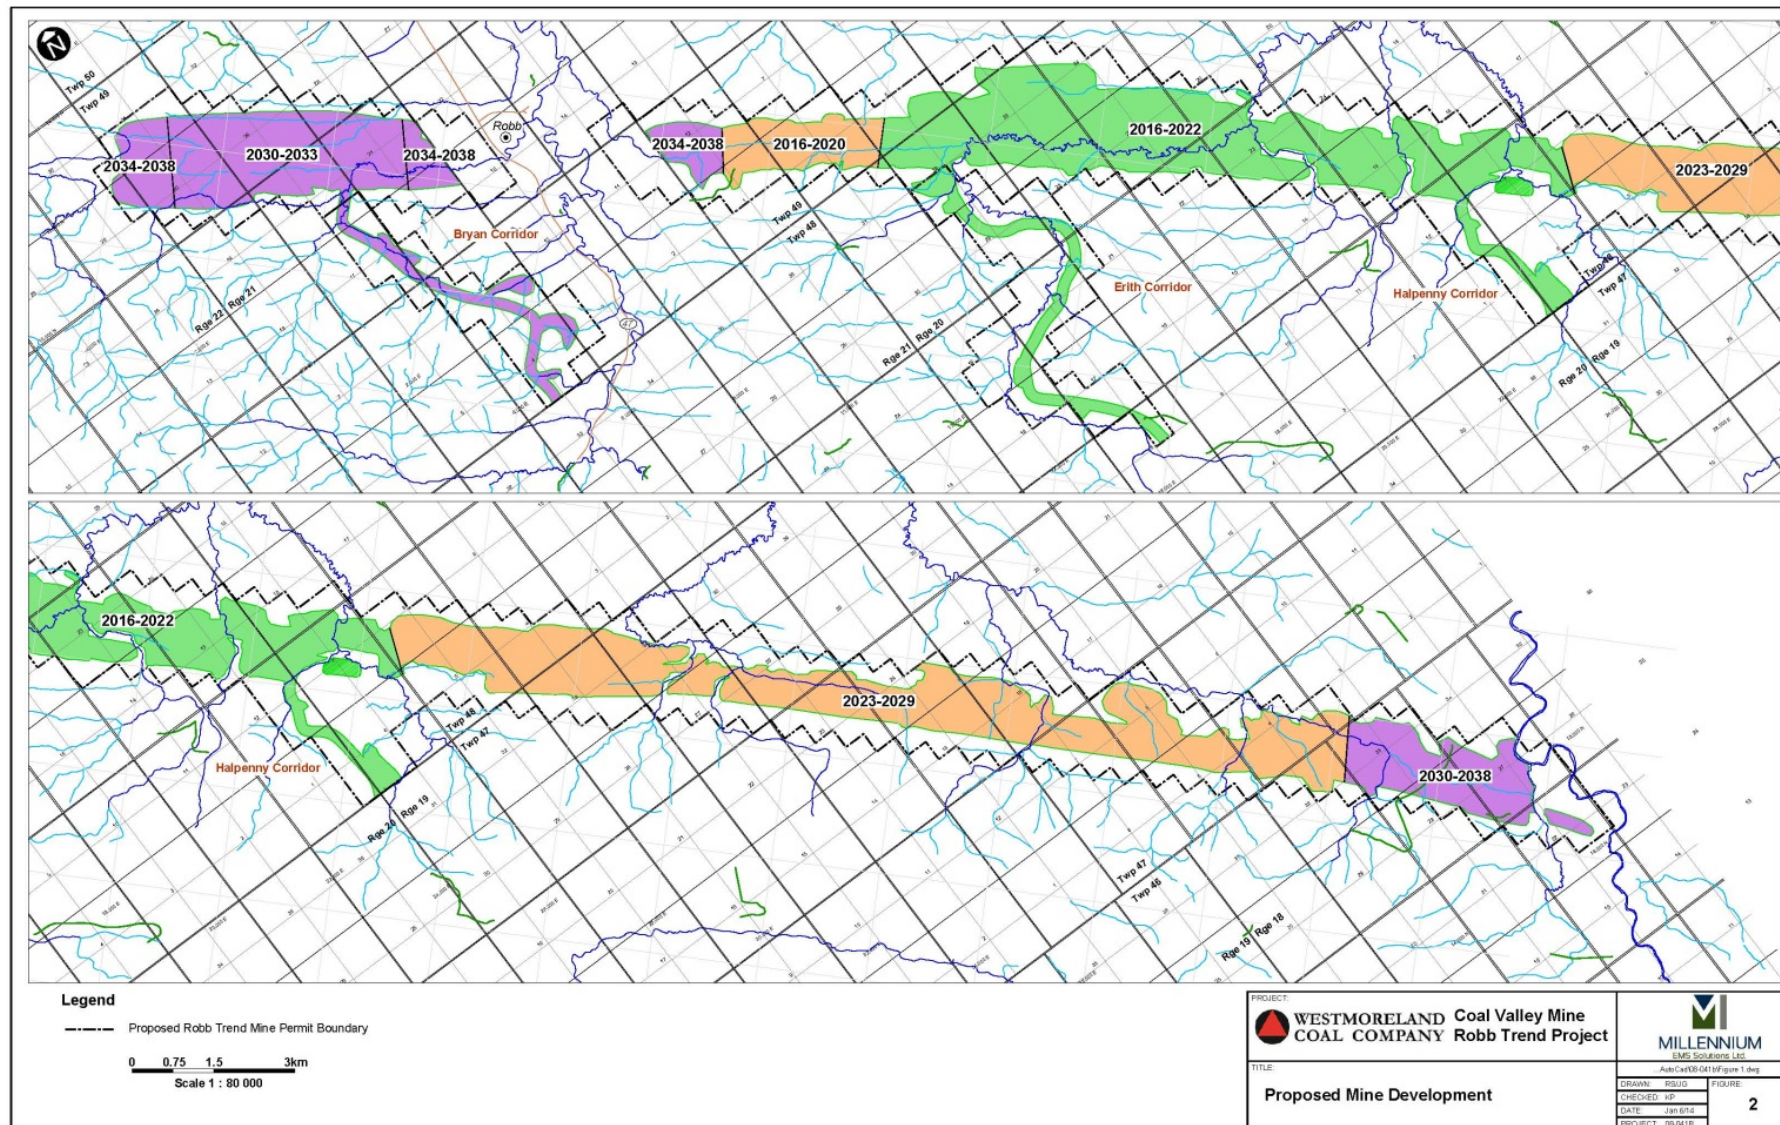

# ROBB TREND COAL MINE EXPANSION PROJECT

## PROPOSED MINE DEVELOPMENT

Development of the Robb Trend Mine is proposed to begin in the central portion of the mining area and progress to the outer portions. Approximate years are shown on the left.