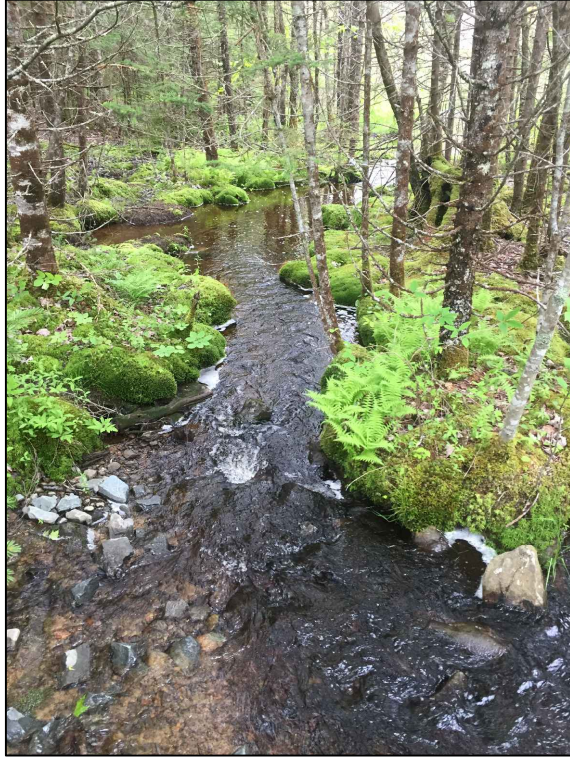

PHOTOGRAPHIC LOG OF WATERCOURSES AND FISH HABITAT

088664
Dec 14, 2018

FIGURE H11

PHOTO 23 - WATERCOURSE AA

PHOTO 24 - WATERCOURSE W

ATLANTIC GOLD CORPORATION
MARINETTE, HALIFAX COUNTY, NOVA SCOTIA
BEAVER DAM MINE PROJECT