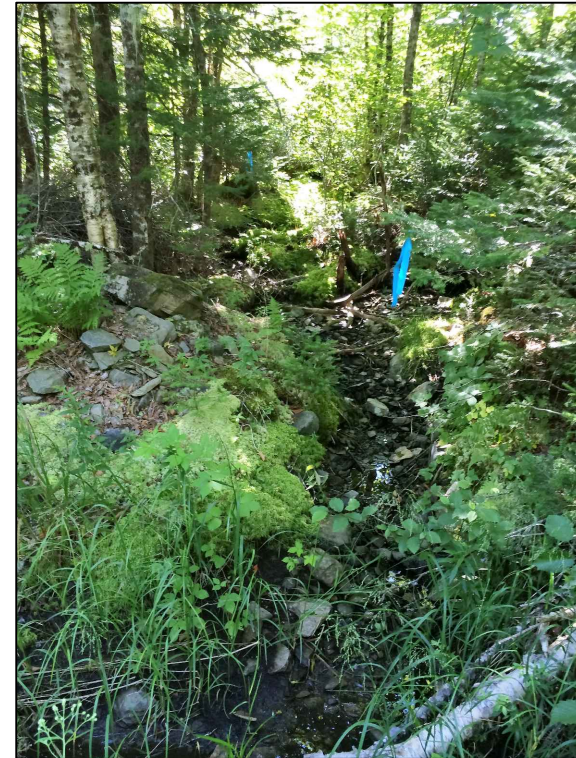

PHOTOGRAPHIC LOG OF WATERCOURSES AND FISH HABITAT

088664
Dec 14, 2018

FIGURE H12

PHOTO 25 - WATERCOURSE AH

PHOTO 26 - WATERCOURSE AE

ATLANTIC GOLD CORPORATION
MARINETTE, HALIFAX COUNTY, NOVA SCOTIA
BEAVER DAM MINE PROJECT