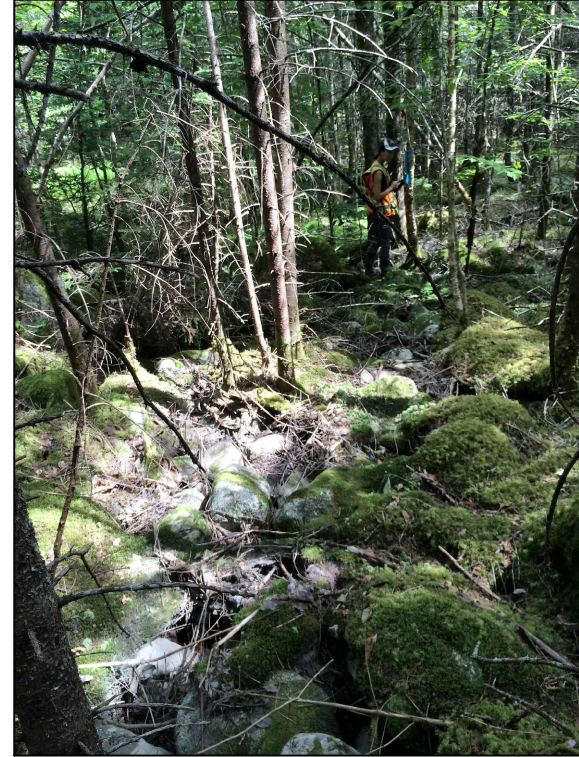

PHOTOGRAPHIC LOG OF WATERCOURSES AND FISH HABITAT

088664
Dec 14, 2018

FIGURE H11

PHOTO 23 - WATERCOURSE AA

PHOTO 24 - WATERCOURSE W

ATLANTIC GOLD CORPORATION
MARINETTE, HALIFAX COUNTY, NOVA SCOTIA
BEAVER DAM MINE PROJECT