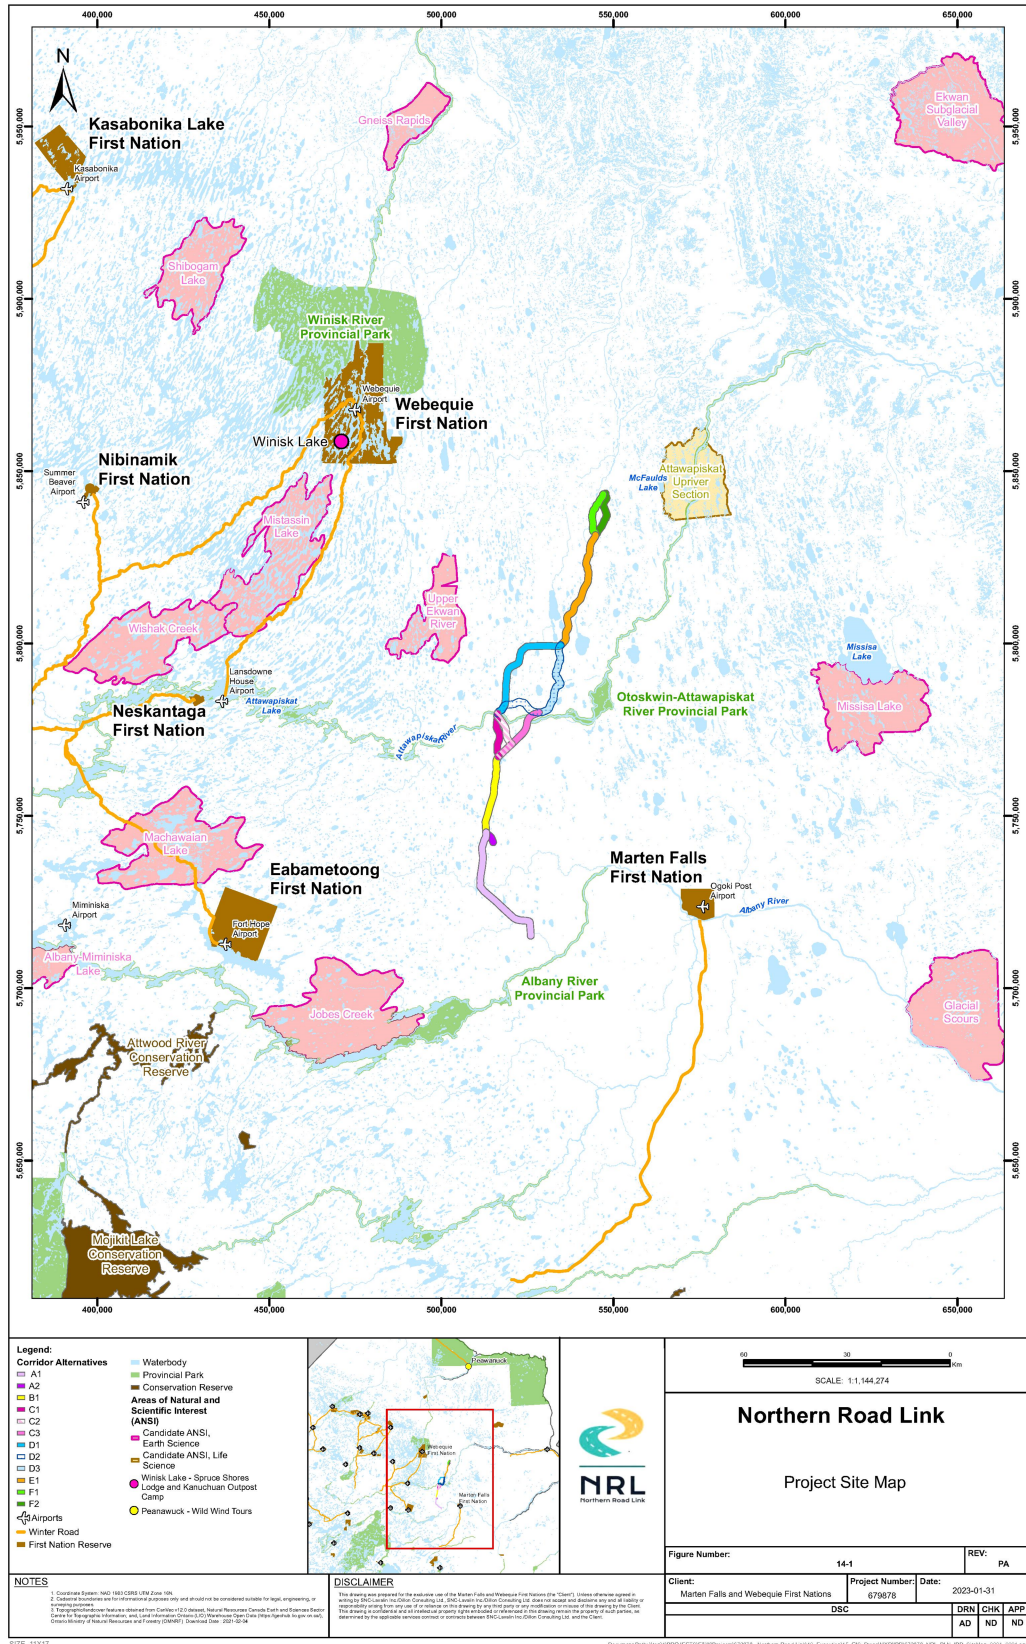

Enclosure 2: Project Location Map – Northern Road Link Project

Source: Marten Falls First Nation and Webequie First Nation, Northern Road Link Initial Project Description (January 2023)